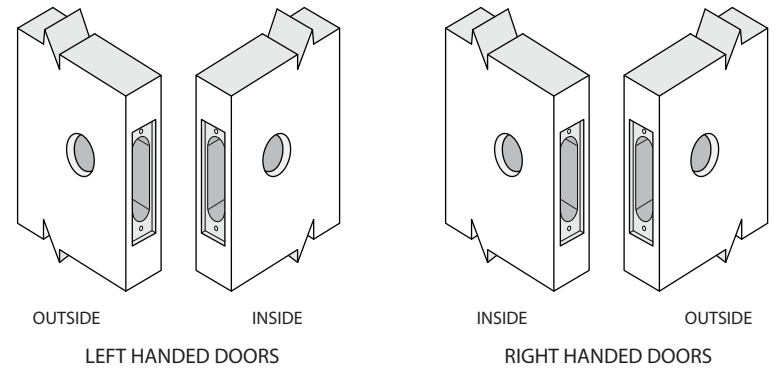

DOOR PREPARATION CHART				
ITEM NO.	OUTSIDE		INSIDE	
	CYLINDER HOLE A	THUMBTURN HOLE B	CYLINDER HOLE A	THUMBTURN HOLE B
SM4628	●		●	
● Indicates positions that needs to be drilled.				

CALROYAL PRODUCTS, INC.